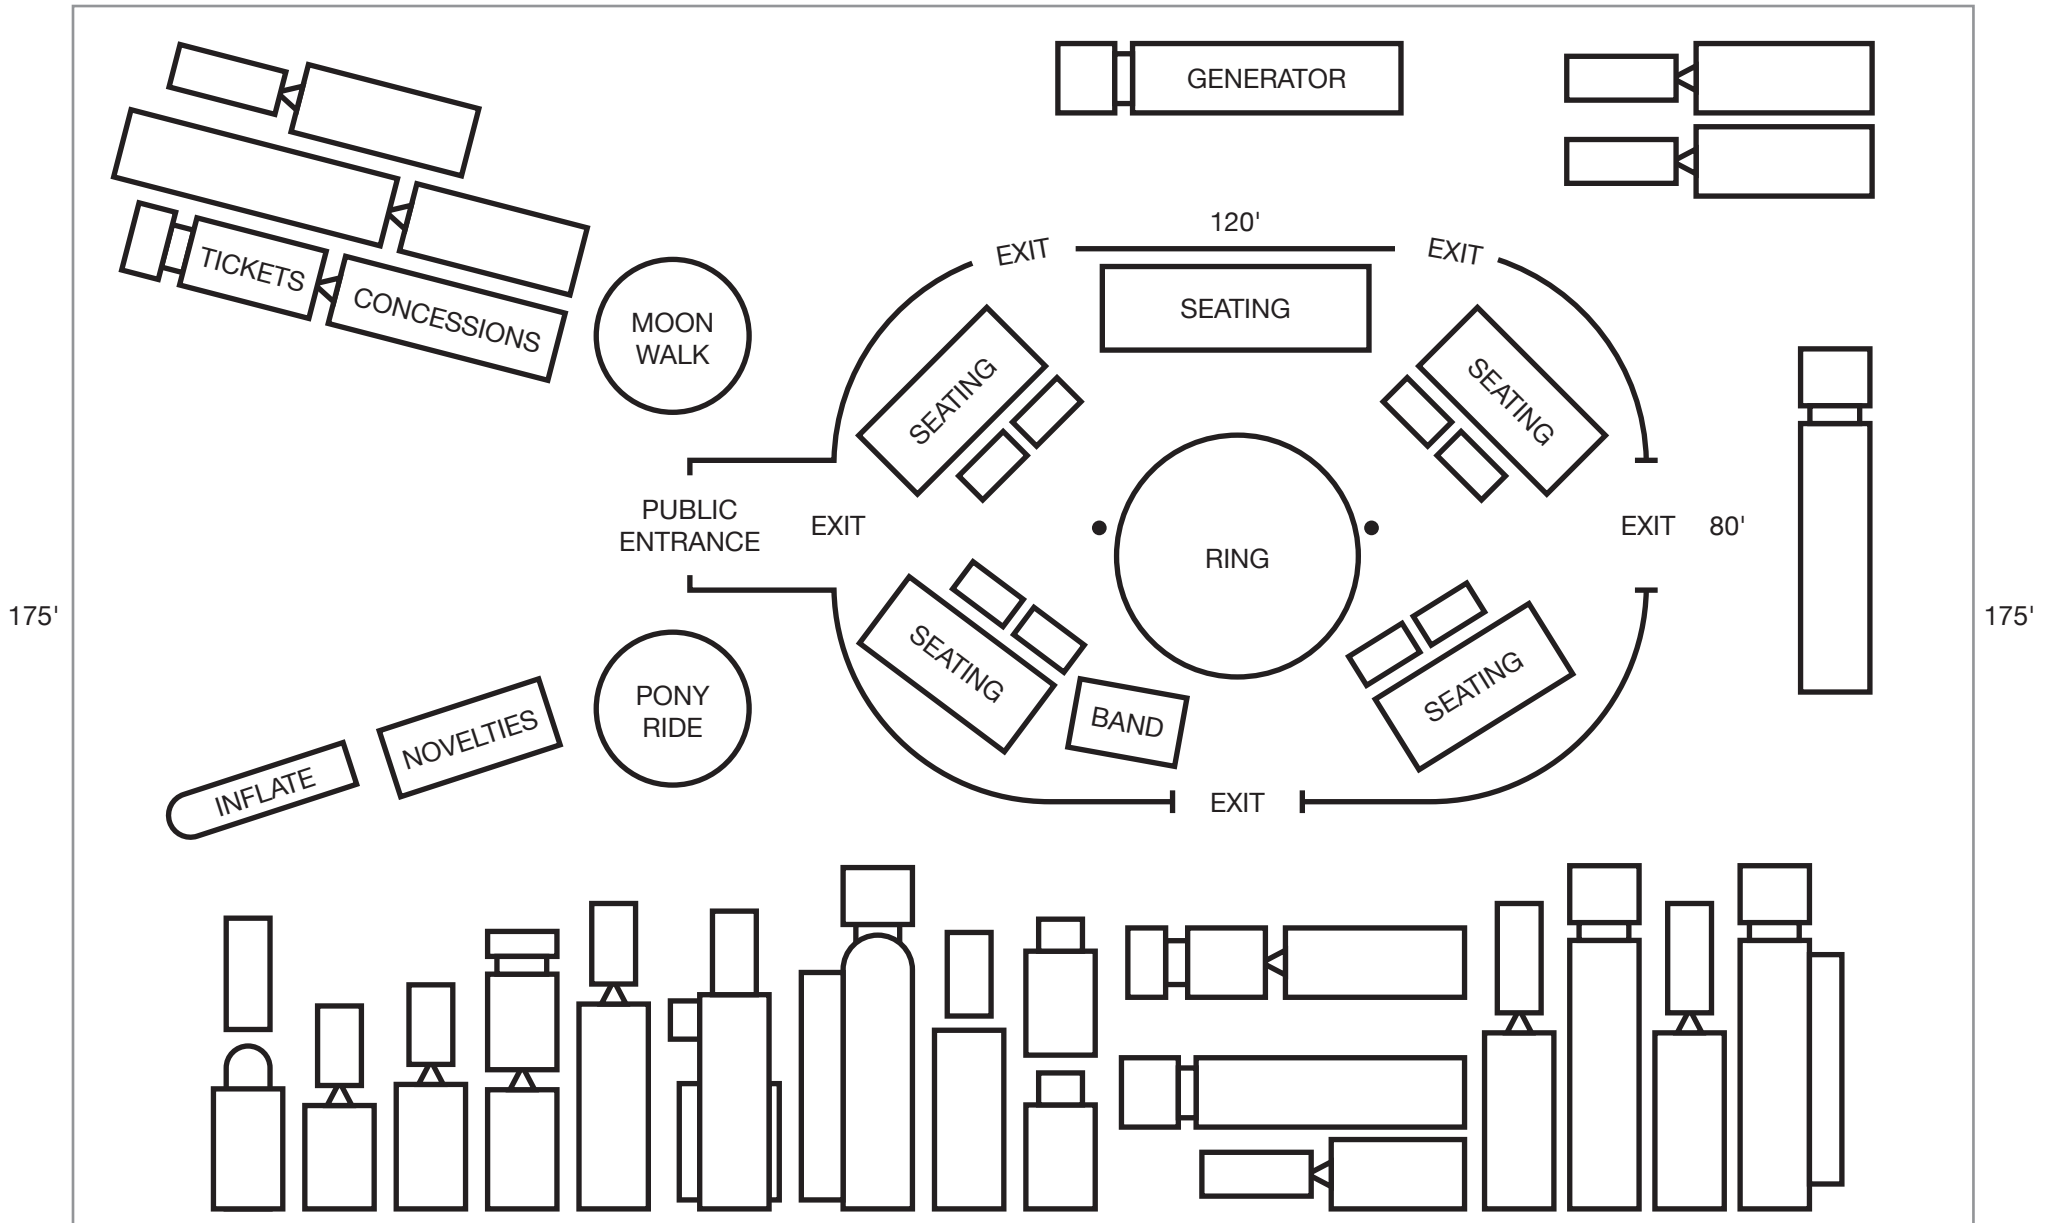

Typical area layout of the VIDBEL OLDE TYME CIRCUS

275'

Scale Approximate: 3/8" = 10' 0"

275'

Vidbel Olde Tyme Circus, Inc.
2201 Bridge Street
Englewood, FL
34223